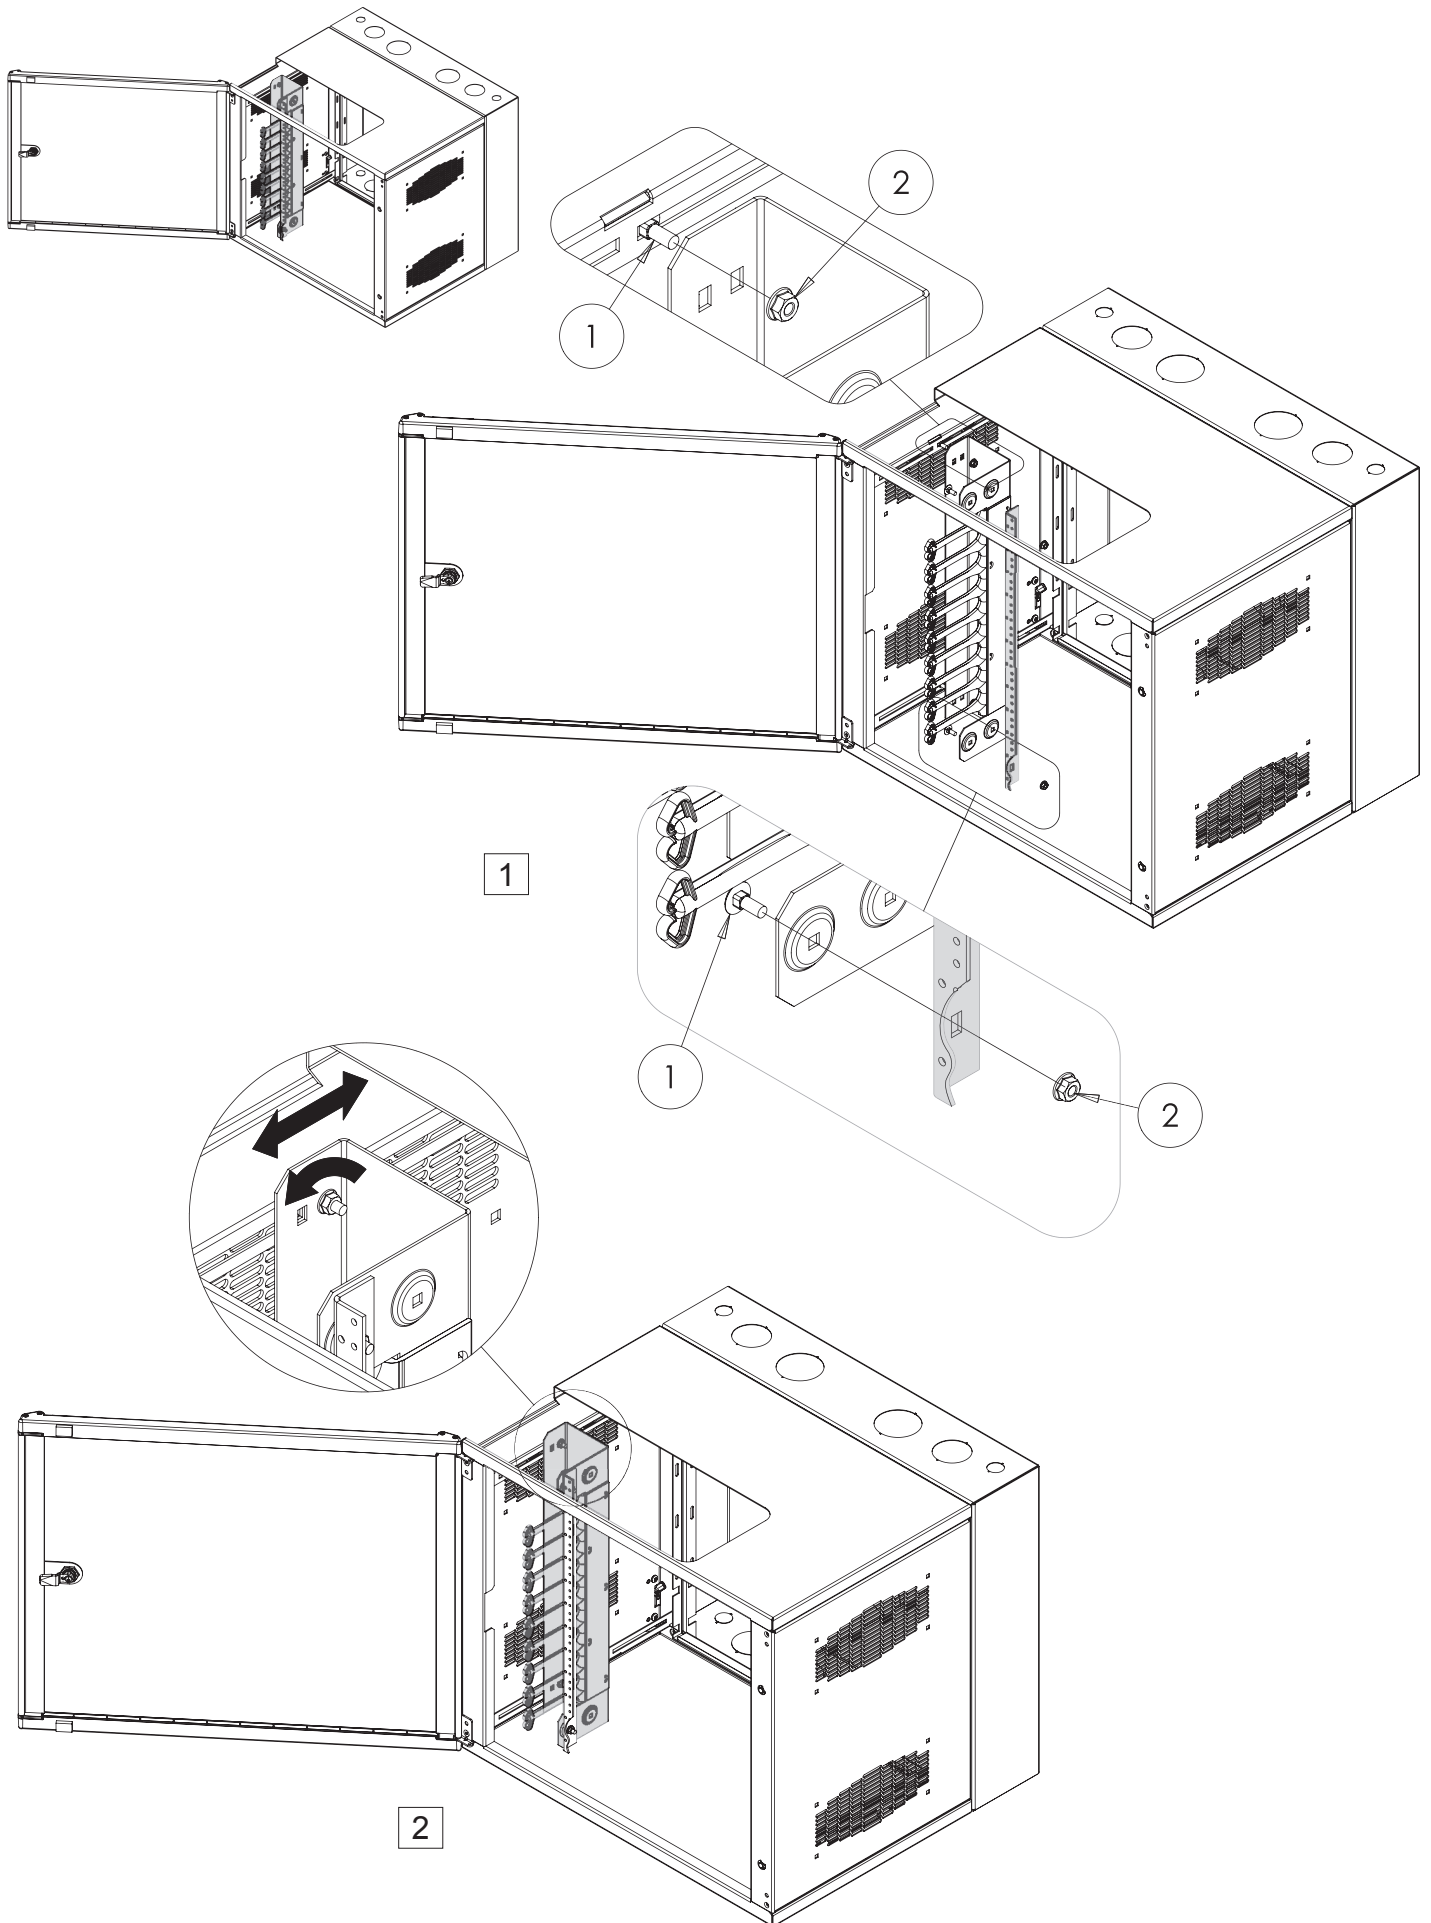

ACCESSPLUS II®

Cable Manager
Rack Angles

1	M6X16	2	M6
	(4X)		(4X)
3	10-32X5/8		
	(0X)		

HOFFMAN (World Headquarters)
2100 Hoffman Way
Anoka, MN 55303-1745 USA
(763) 421-2240 Fax: (763) 422-2178
Customer Service: (763) 422-2211
www.hoffmanonline.com