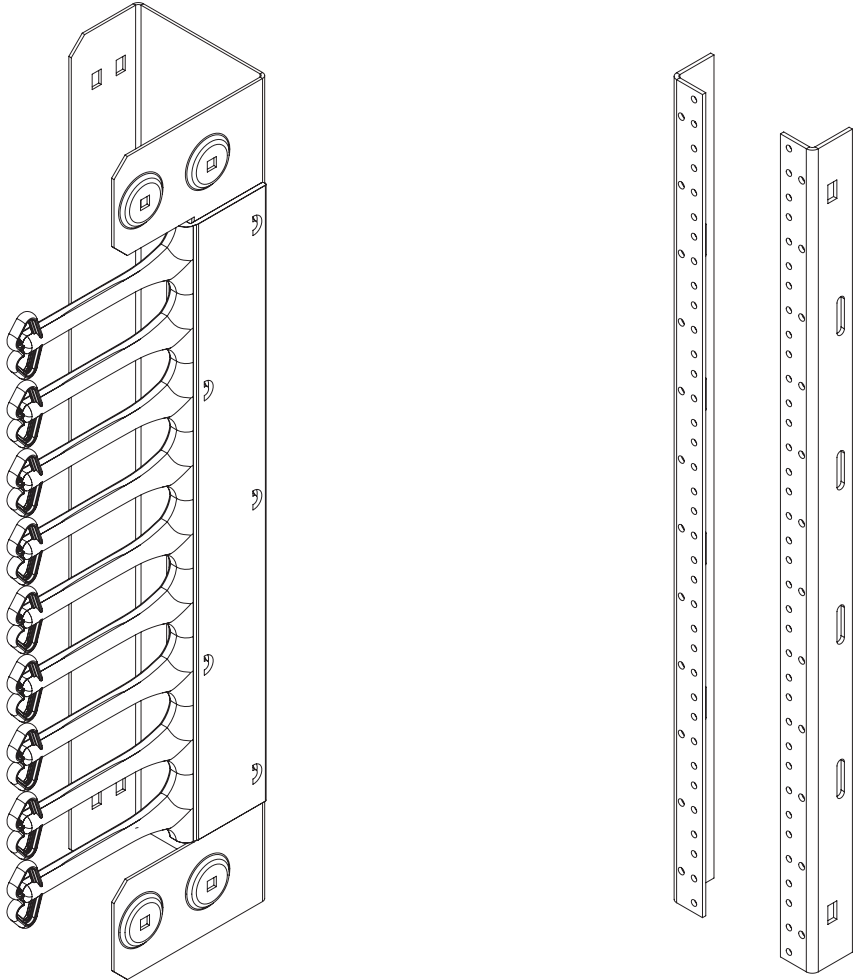

ACCESSPLUS II®

Cable Manager
Rack Angles

1	M6X16	2	M6
	(4X)		(4X)
3	10-32X5/8		
	(0X)		

HOFFMAN (World Headquarters)
2100 Hoffman Way
Anoka, MN 55303-1745 USA
(763) 421-2240 Fax: (763) 422-2178
Customer Service: (763) 422-2211
www.hoffmanonline.com