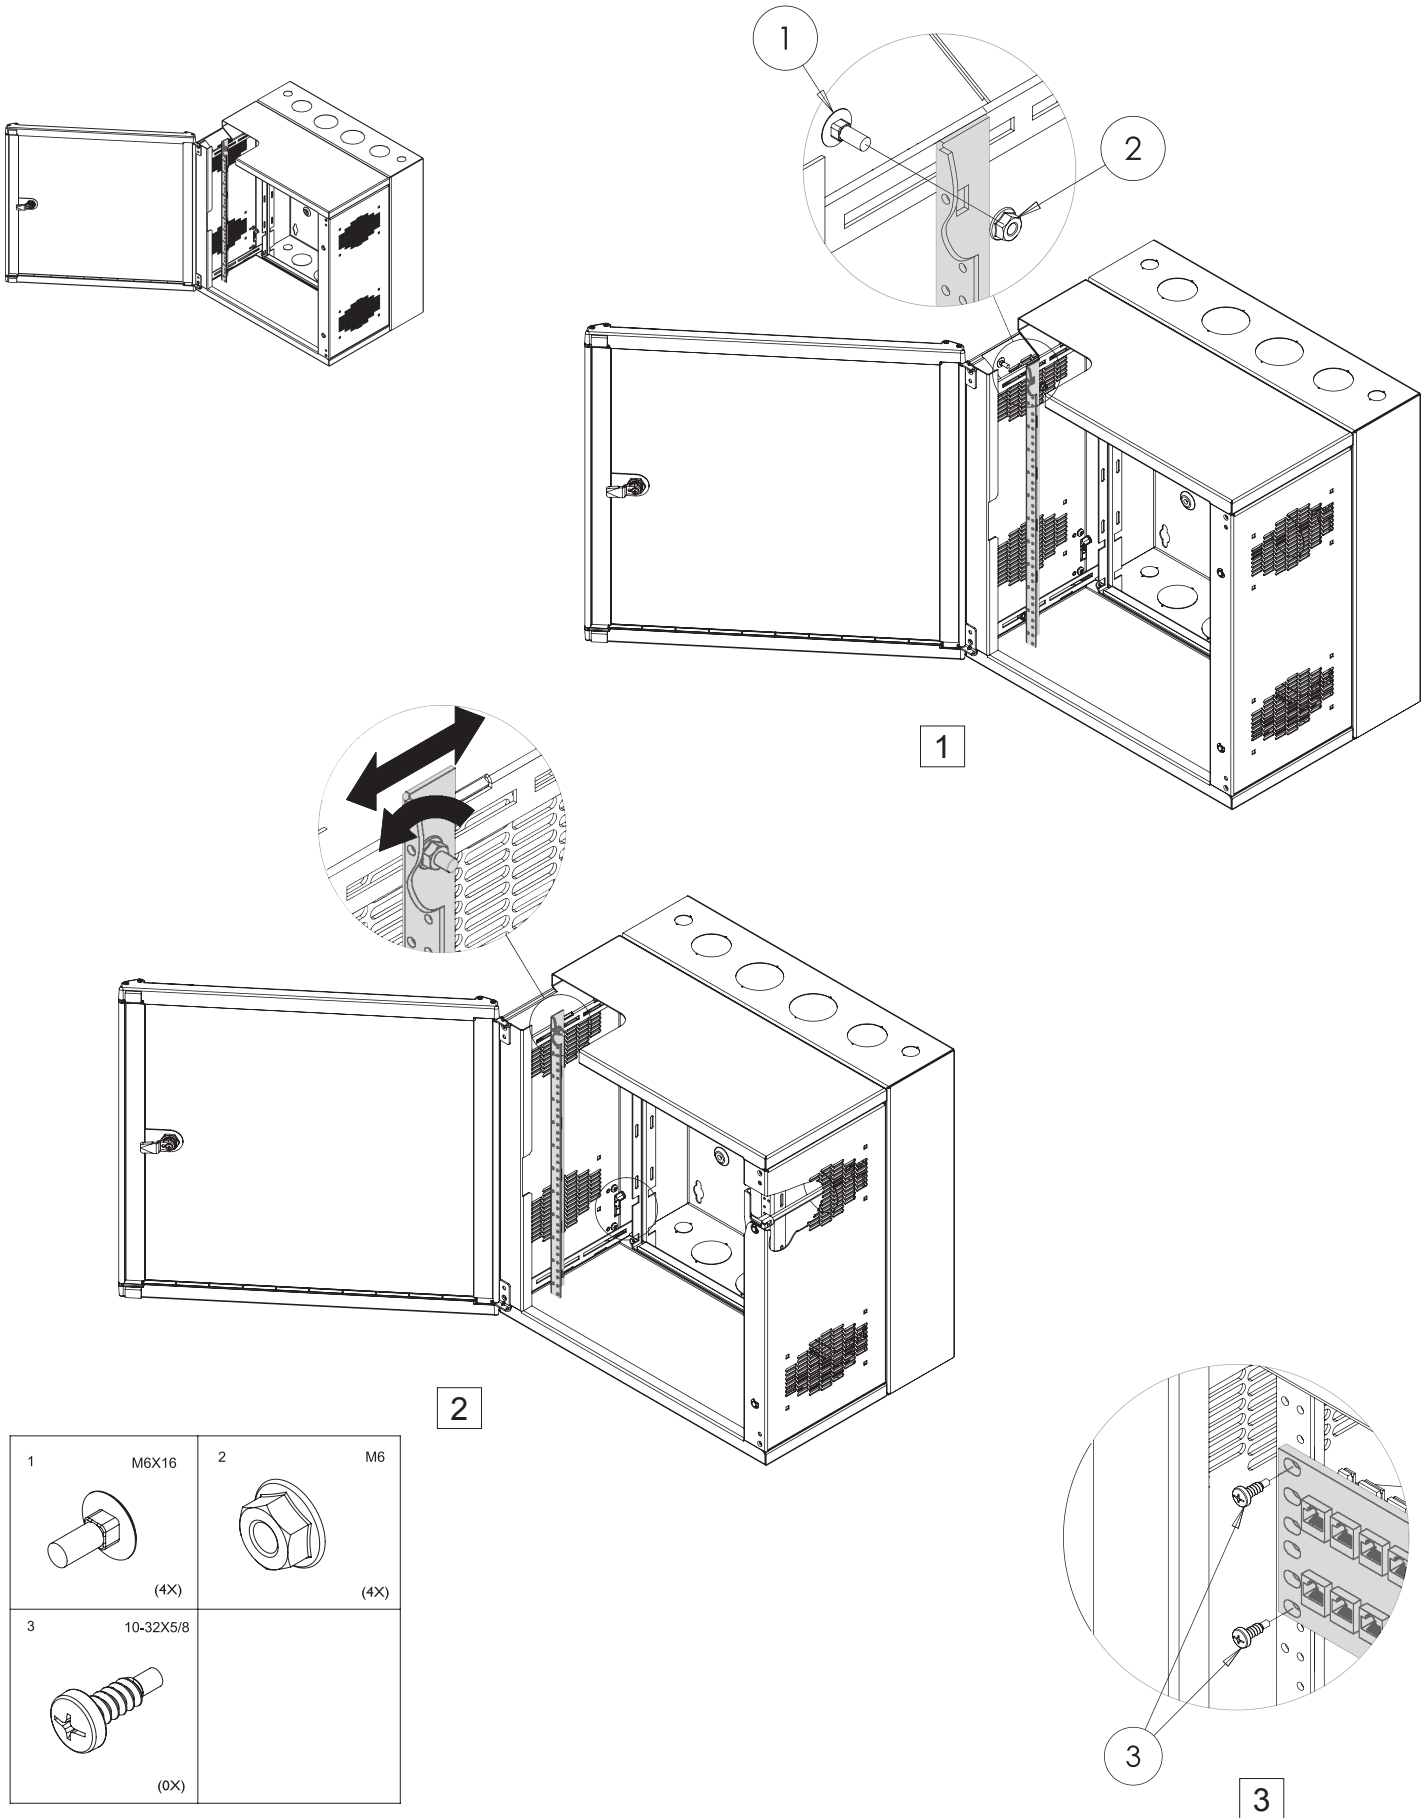

ACCESSPLUS II®

Cable Manager
Rack Angles

1	M6X16	2	M6
	(4X)		(4X)
3	10-32X5/8		
	(0X)		

HOFFMAN (World Headquarters)
2100 Hoffman Way
Anoka, MN 55303-1745 USA
(763) 421-2240 Fax: (763) 422-2178
Customer Service: (763) 422-2211
www.hoffmanonline.com